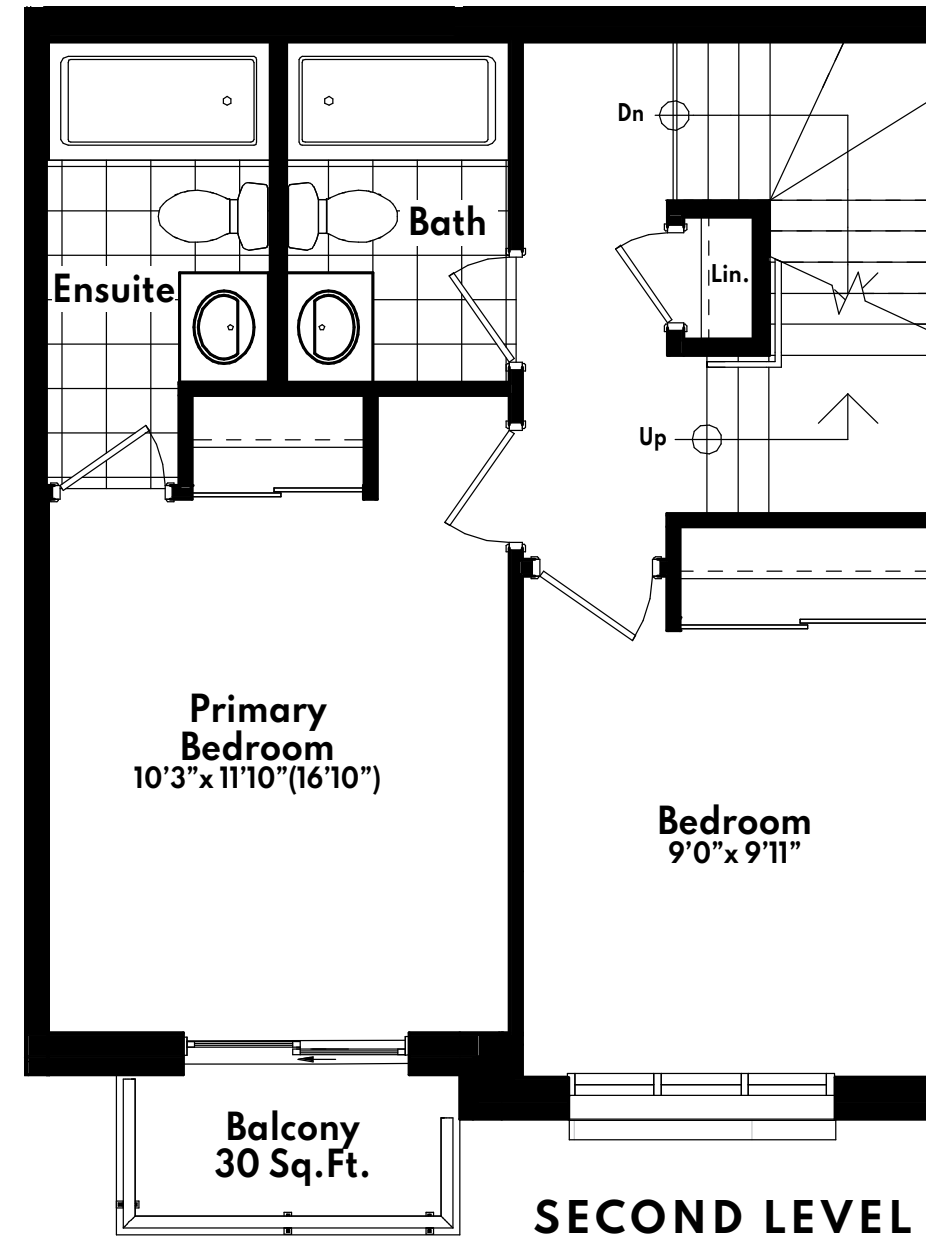

TERRACE COLLECTION 1

Onyx (Interior) - 1,178 Sq.Ft.

Plus Terrace+Balcony - 342 Sq.Ft.

313	311	309	307	305	303	301	307	305	303	301	313	311	309	307	305	303	301
314	312	310	308	306	304	302	308	306	304	302	314	312	310	308	306	304	302

C **D** **E**

301	302
303	304
305	306
307	308
309	310

B

All dimensions are approximate and subject to normal construction variances. Dimensions may exceed the useable floor area.

Sizes and specifications subject to change without notice. Suites are sold unfurnished. E.&O.E.