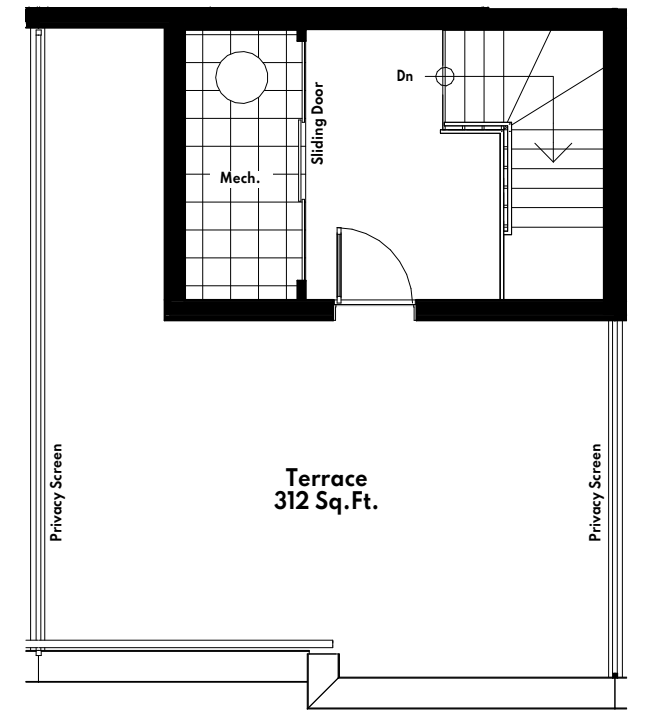

TERRACE COLLECTION 1

Onyx (Interior) - 1,178 Sq.Ft.

Plus Terrace+Balcony - 342 Sq.Ft.

313	311	309	307	305	303	301	307	305	303	301	313	311	309	307	305	303	301
314	312	310	308	306	304	302	308	306	304	302	314	312	310	308	306	304	302

C **D** **E**

301	302
303	304
305	306
307	308
309	310

B

All dimensions are approximate and subject to normal construction variances. Dimensions may exceed the useable floor area.

Sizes and specifications subject to change without notice. Suites are sold unfurnished. E.&O.E.