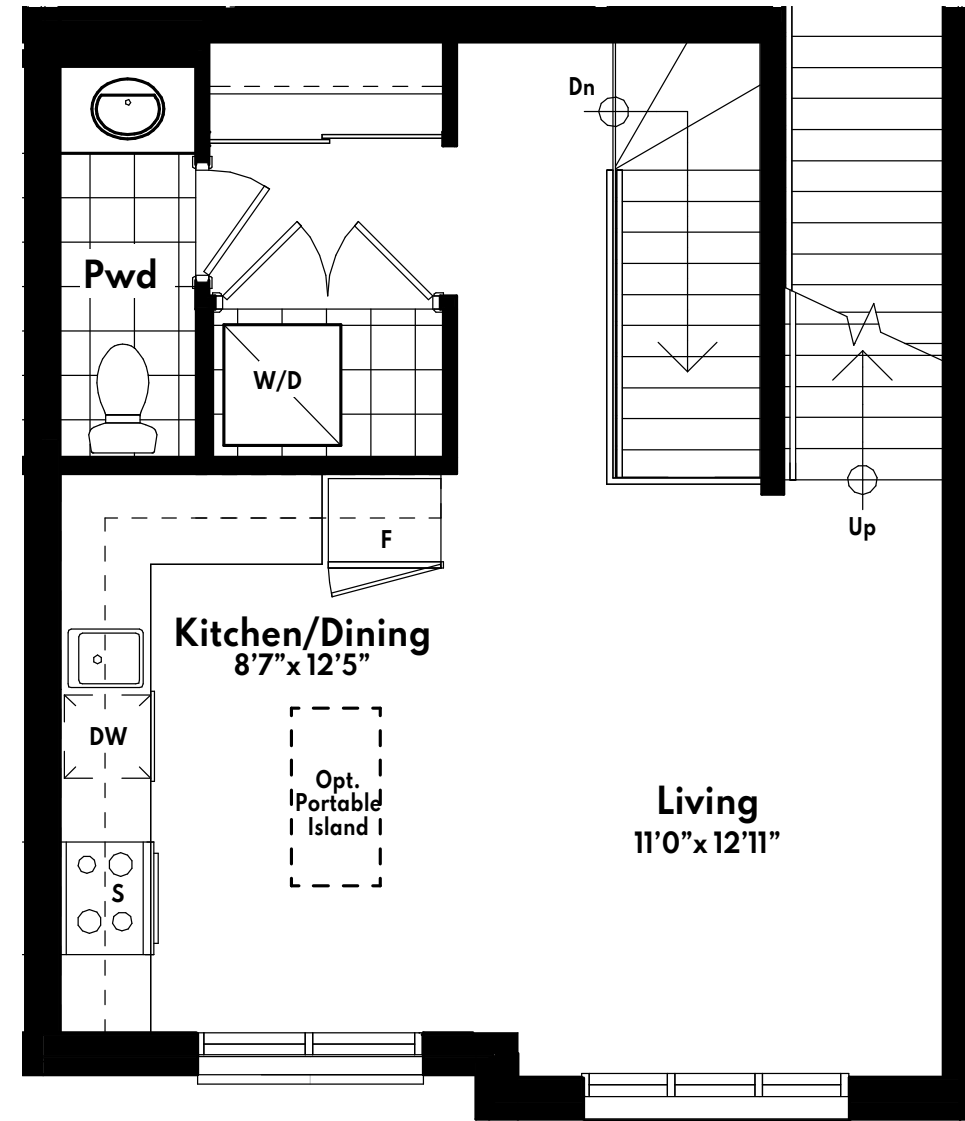

TERRACE COLLECTION 1

Onyx (Interior) - 1,178 Sq.Ft.

Plus Terrace+Balcony - 342 Sq.Ft.

313	311	309	307	305	303	301	307	305	303	301	313	311	309	307	305	303	301
314	312	310	308	306	304	302	308	306	304	302	314	312	310	308	306	304	302

C **D** **E**

301	302
303	304
305	306
307	308
309	310

B

All dimensions are approximate and subject to normal construction variances. Dimensions may exceed the useable floor area.

Sizes and specifications subject to change without notice. Suites are sold unfurnished. E.&O.E.