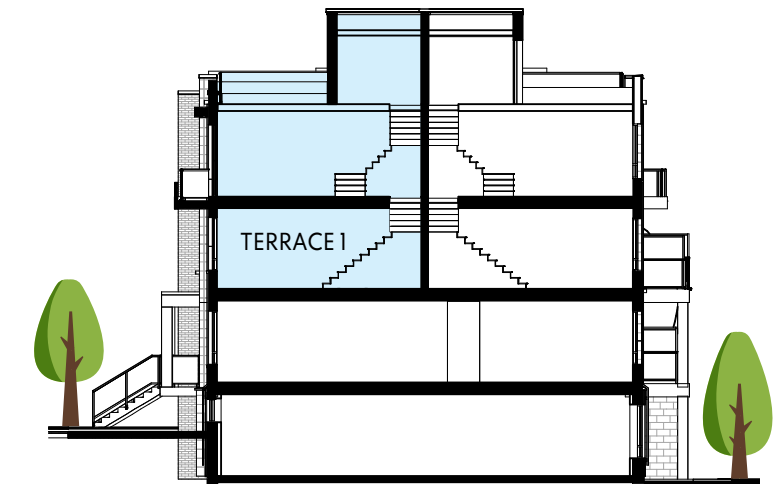

TERRACE COLLECTION 1

Onyx (Interior) - 1,178 Sq.Ft.

Plus Terrace+Balcony - 342 Sq.Ft.

313	311	309	307	305	303	301	307	305	303	301	313	311	309	307	305	303	301
314	312	310	308	306	304	302	308	306	304	302	314	312	310	308	306	304	302

C **D** **E**

301	302
303	304
305	306
307	308
309	310

B

All dimensions are approximate and subject to normal construction variances. Dimensions may exceed the useable floor area.

Sizes and specifications subject to change without notice. Suites are sold unfurnished. E.&O.E.