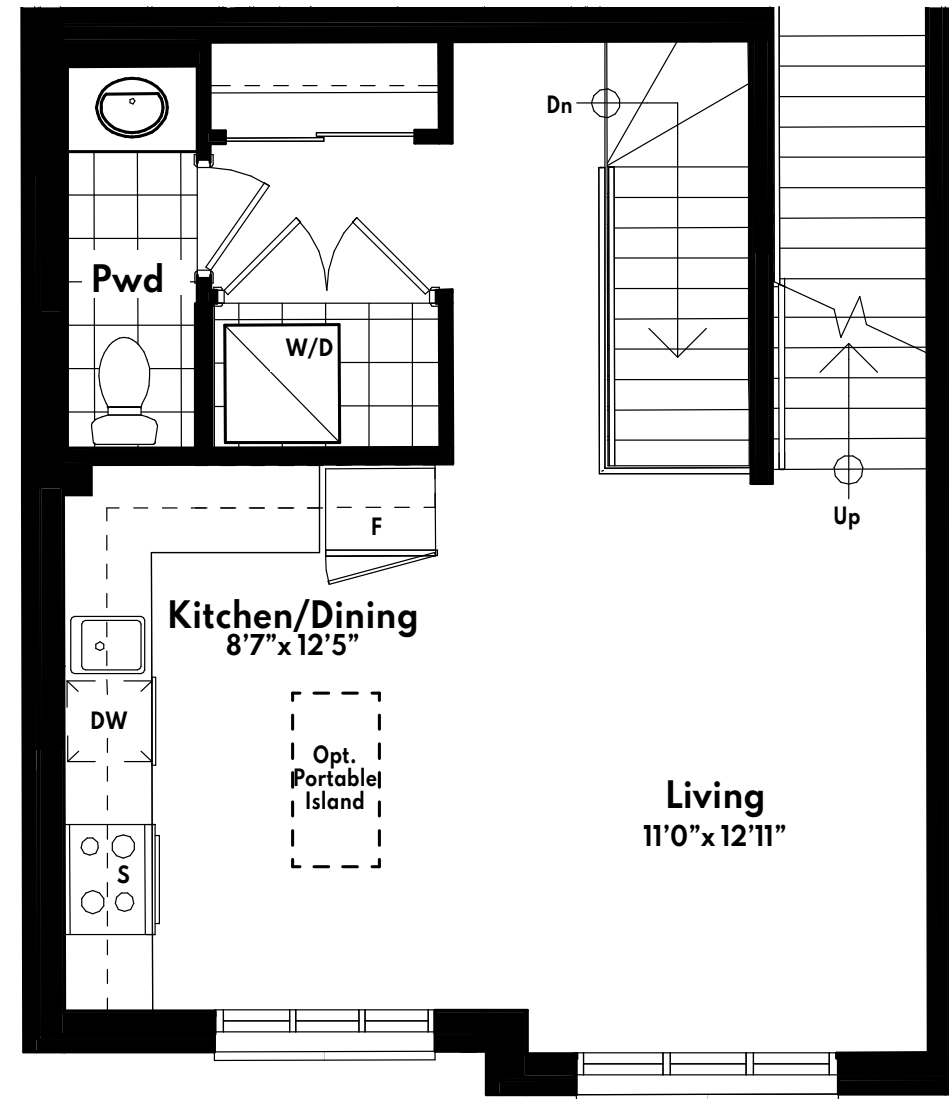

# TERRACE COLLECTION 1

**Sapphire (End) - 1,178 Sq.Ft.**

Plus Terrace+Balcony - 342 Sq.Ft.

313	311	309	307	305	303	301	307	305	303	301	313	311	309	307	305	303	301
314	312	310	308	306	304	302	308	306	304	302	314	312	310	308	306	304	302

All dimensions are approximate and subject to normal construction variances. Dimensions may exceed the useable floor area.

Sizes and specifications subject to change without notice. Suites are sold unfurnished. E.&O.E.