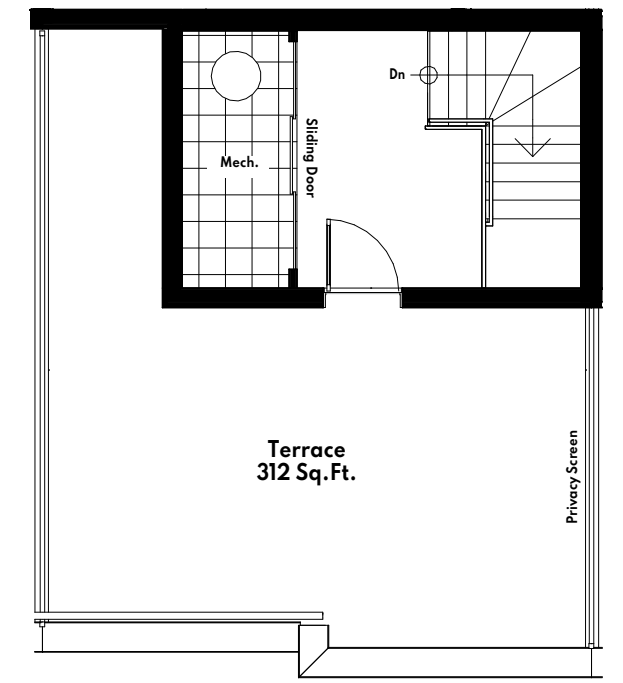

# TERRACE COLLECTION 1

**Sapphire (End) - 1,178 Sq.Ft.**

Plus Terrace+Balcony - 342 Sq.Ft.

313	311	309	307	305	303	301	307	305	303	301	313	311	309	307	305	303	301
314	312	310	308	306	304	302	308	306	304	302	314	312	310	308	306	304	302

All dimensions are approximate and subject to normal construction variances. Dimensions may exceed the useable floor area.

Sizes and specifications subject to change without notice. Suites are sold unfurnished. E.&O.E.