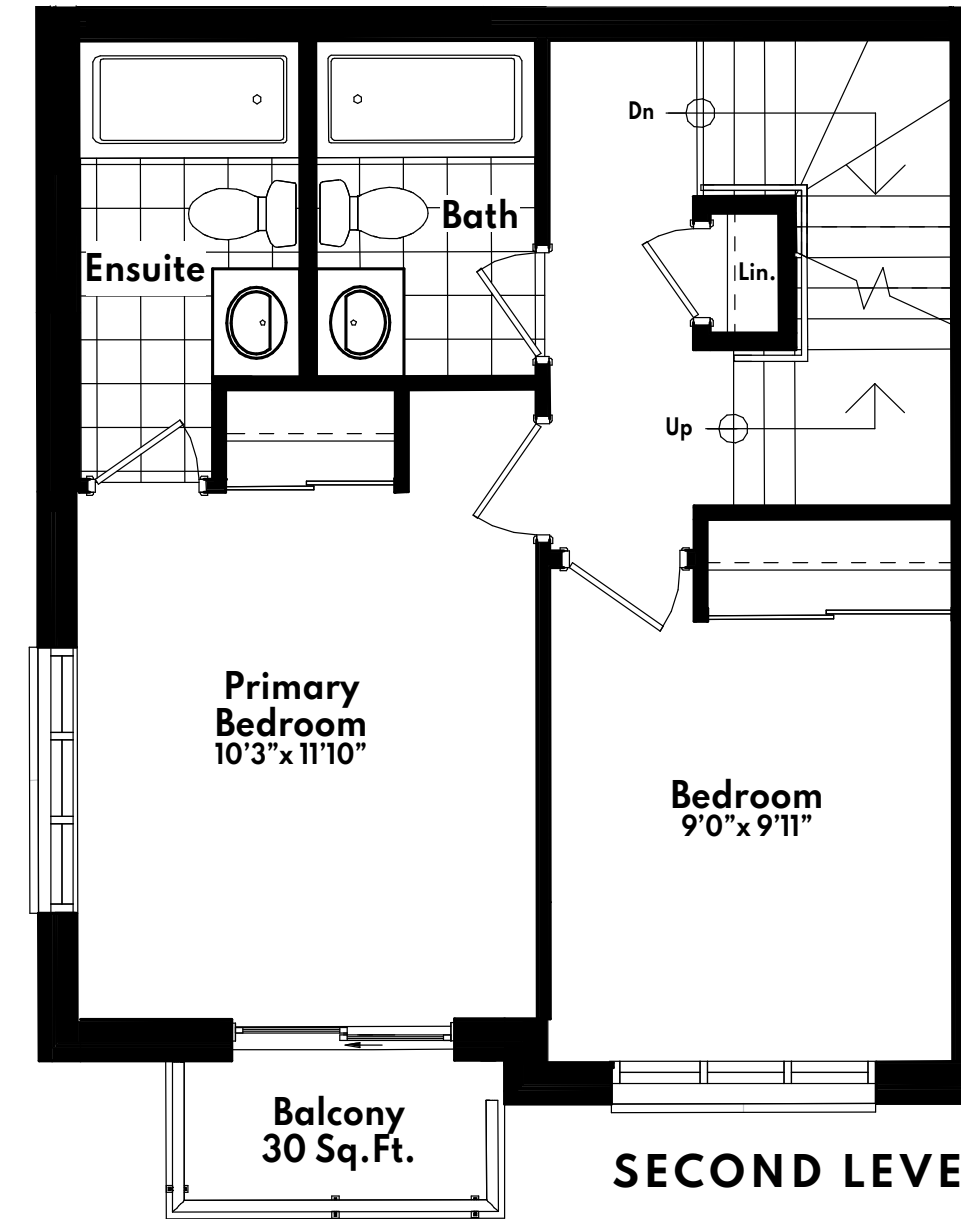

# TERRACE COLLECTION 1

**Sapphire (End) - 1,178 Sq.Ft.**

Plus Terrace+Balcony - 342 Sq.Ft.

313	311	309	307	305	303	301	307	305	303	301	313	311	309	307	305	303	301
314	312	310	308	306	304	302	308	306	304	302	314	312	310	308	306	304	302

All dimensions are approximate and subject to normal construction variances. Dimensions may exceed the useable floor area.

Sizes and specifications subject to change without notice. Suites are sold unfurnished. E.&O.E.