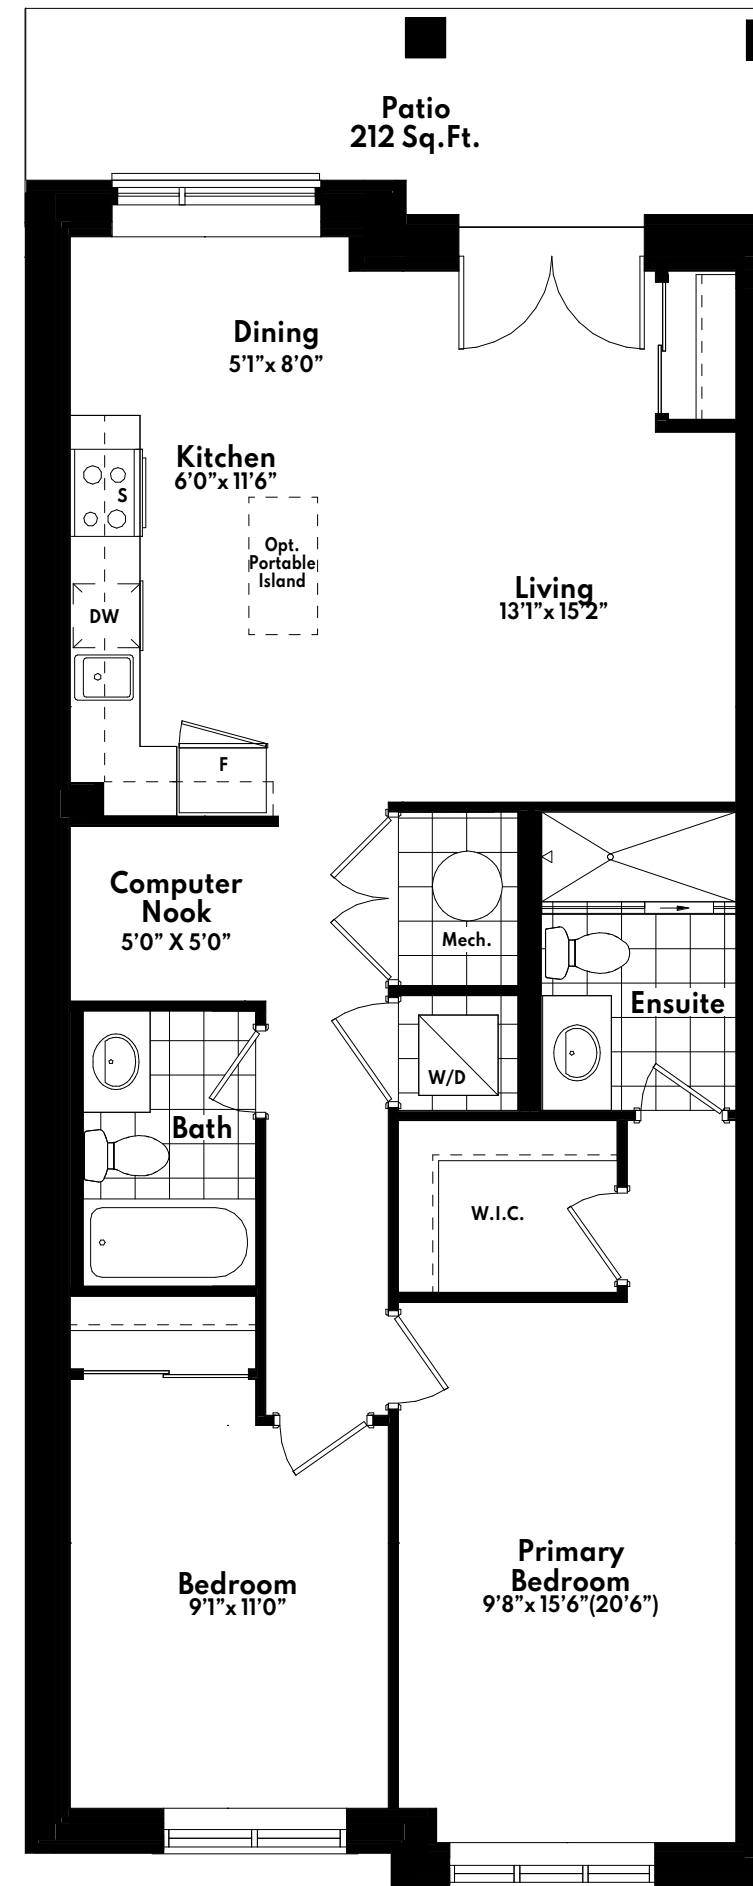

# GARDEN COLLECTION

**Turquoise (End) - 984 Sq.Ft.**

Plus Patio - 212 Sq.Ft.

**KEY MAP**  
LU-E/LU-E2

**CROSS-SECTION**

**MAIN LEVEL**

All dimensions are approximate and subject to normal construction variances. Dimensions may exceed the useable floor area.  
 Sizes and specifications subject to change without notice. Suites are sold unfurnished. E.&O.E. Downtown Aura. All rights reserved. Jan 2022