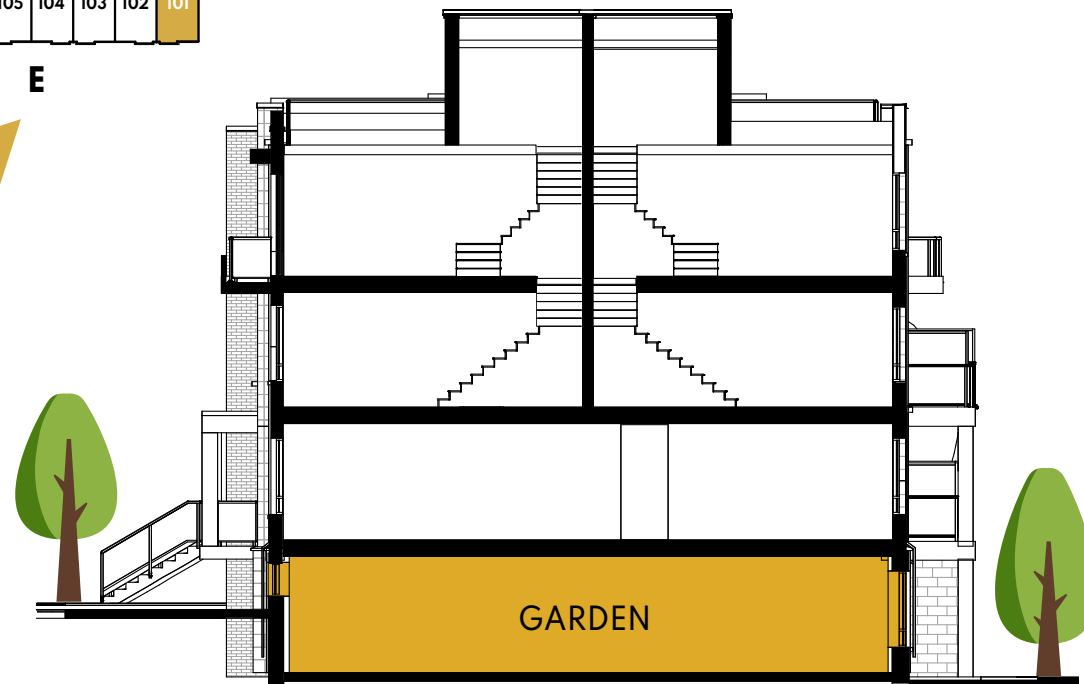

# GARDEN COLLECTION

**Turquoise (End) - 984 Sq.Ft.**

Plus Patio - 212 Sq.Ft.

**KEY MAP**  
LU-E/LU-E2

**CROSS-SECTION**

**MAIN LEVEL**

All dimensions are approximate and subject to normal construction variances. Dimensions may exceed the useable floor area.  
 Sizes and specifications subject to change without notice. Suites are sold unfurnished. E.&O.E. Downtown Aura. All rights reserved. Jan 2022