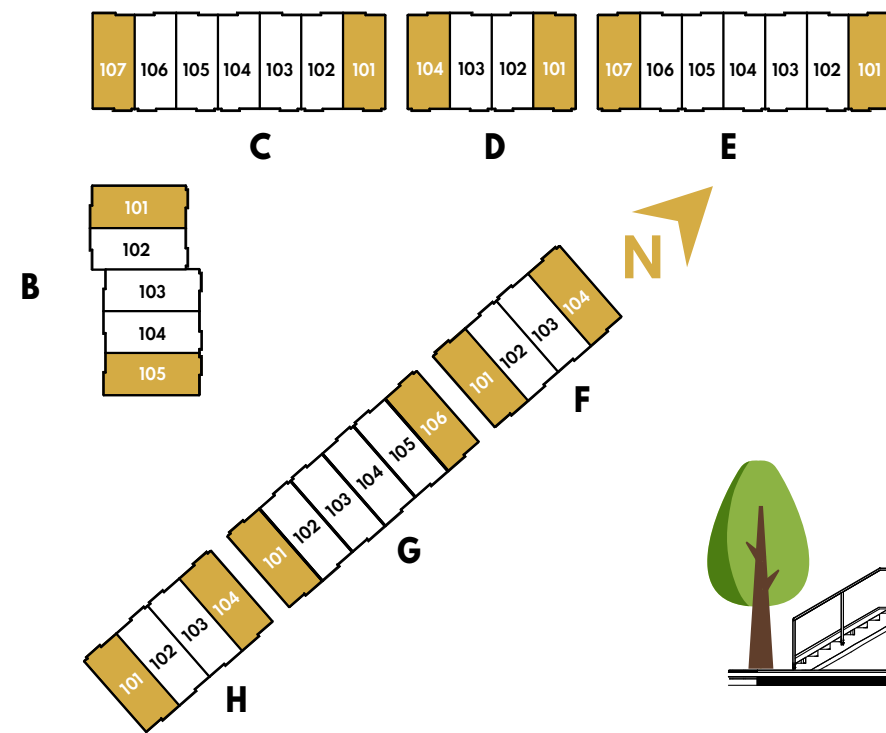

# GARDEN COLLECTION

**Turquoise (End) - 984 Sq.Ft.**

Plus Patio - 212 Sq.Ft.

**KEY MAP**  
LU-E/LU-E2

**CROSS-SECTION**

**MAIN LEVEL**

All dimensions are approximate and subject to normal construction variances. Dimensions may exceed the useable floor area.  
 Sizes and specifications subject to change without notice. Suites are sold unfurnished. E.&O.E. Downtown Aura. All rights reserved. Jan 2022